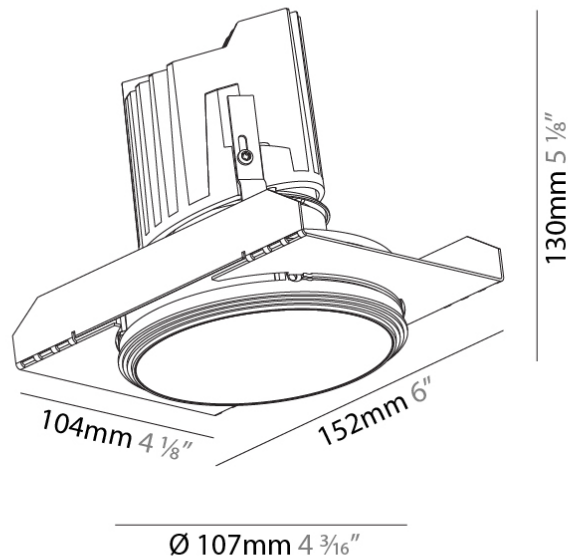

ELECTRICAL

Lamp Type: LED (Zhaga Standard)
Input Wattage (W): 13
Total Output Wattage (W): 11.8
Dimming: Tri-Mode (Non-Dimming and Phase Dimming (120Vac only) and 0-10V Dimming)
Driver Included: No
Driver Location: Recessed Housing
Driver Type: Constant Current - Universal
Driver Class: Class 2
Housing: See components
Input Voltage (V): 120 - 277
Constant Current (MA): 350

LED

Number of LEDs: 1
Color Temperature (°K): 2700 / 3000 / 3500 / 4000
Max. Delivered Lumen (lm): 876 / 909 / 955 / 974
Nominal Lumen (lm): 1304 / 1352 / 1421 / 1450
CRI: >90 CRI
Efficiency (%): 87.9 / 88.4 / 87.9
Lamp Life (hrs): 50000
Upon Request: RGB-W Tunable White Special Color Temperature Special LED

OPTICAL

Reflector°: 18 / 42 / 60
Optic°: Lens Pack - No Lens / Linear Spread Lens / Honeycomb / Spread Lens
Upon Request: Special Beam Angles

RATINGS AND CERTIFICATIONS

382, F 416-247-9319, www.zaneen.com
Certified by Intertek for North American Standards at the end of the existing Model #. For assistance on 'custom' specifications, contact zteam@zaneen.com.
In a constant effort to supply the best product, we reserve the right to change specifications or materials without notice. The most recent specification sheets are found at zaneen.com
IP rating: IP20