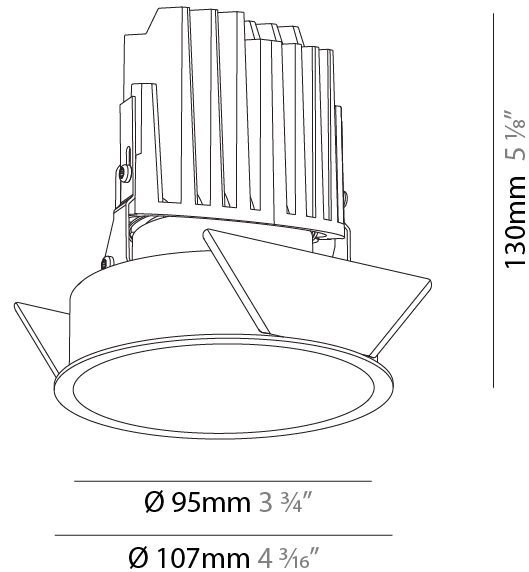

GENERAL

Series: Bioniq
Subseries: Bioniq Round Deep
Brand: Prolicht
Division: Architectural
Mounting Type: Recessed
Mounting Location: Ceiling
Subcategory: Downlight

PHYSICAL

Shape: Round
Diameter (mm): 107
Diameter (in): 4 3/16
Height (mm): 130
Height (in): 5 1/8
Ceiling Thickness (mm): 10 / 12.5 / 15
Ceiling Thickness (in): 3/8 or 1/2 or 9/16
Min. Recessing Depth (mm): 150
Min. Recessing Depth (in): 5 7/8
Light Distribution: Downlight
Weight (kg): 0.533
Weight (lbs): 1.18
Fixture Finish: SSR / BKV / CWI / CRY / HAB / UFT / ITA / RUA / FTG / MYG / LOD / PUS / FRO / FUP / KIA / POP / BLS / SPG / MEY / GOH / GUM / CHC / COM / ABZ / JAG / OBR / MOS / ROR
Fixture Material: Aluminum Die Cast
Cut-out Measurements: 98mm / 3 7/8"

ELECTRICAL

Lamp Type: LED (Zhaga Standard)
Input Wattage (W): 15.5
Total Output Wattage (W): 13
Dimming: Tri-Mode (Non-Dimming and Phase Dimming (120Vac only) and 0-10V Dimming)
Driver Included: No
Driver Location: Recessed Housing
Driver Type: Constant Current - Universal
Driver Class: Class 2
Housing: See components
Input Voltage (V): 120 - 277
Constant Current (MA): 500

LED

Number of LEDs: 1
Color Temperature (°K): 2700 / 3000 / 3500 / 4000
Max. Delivered Lumen (lm): 1140 / 1180 / 1245 / 1270
CRI: >90 CRI
Lamp Life (hrs): 50000

OPTICAL

Reflector°: 20 / 40 / 60

RATINGS AND CERTIFICATIONS

Certified By: Certified for North American Standards
IP rating: IP54