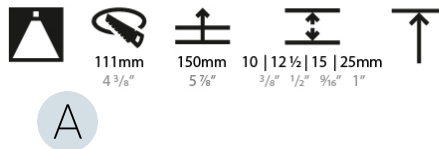

GENERAL

Series: Bioniq
 Subseries: Bioniq Round Deep
 Brand: Prolicht
 Division: Architectural
 Mounting Type: Trimless
 Mounting Location: Ceiling
 Subcategory: Downlight

PHYSICAL

Shape: Round
 Diameter (mm): 107
 Diameter (in): 4 3/16
 Height (mm): 130
 Height (in): 5 1/8
 Ceiling Thickness (mm): 10 / 12.5 / 15 / 25
 Ceiling Thickness (in): 3/8 or 1/2 or 9/16 or 1
 Min. Recessing Depth (mm): 150
 Min. Recessing Depth (in): 5 7/8
 Light Distribution: Downlight
 Weight (kg): 0.646
 Weight (lbs): 1.42
 Fixture Finish: SSR / BKV / CWI / CRY / HAB / UFT / ITA / RUA / FTG / MYG / LOD / PUS / FRO / FUP / KIA / POP / BLS / SPG / MEY / GOH / GUM / CHC / COM / ABZ / JAG / OBR / MOS / ROR
 Fixture Material: Aluminum Die Cast
 Cut-out Measurements: Ø 111mm / 4 3/8"
 Upon Request: Unique Ceiling Thickness

LED

Number of LEDs: 1
 Color Temperature (°K): 2700 / 3000 / 3500 / 4000
 Max. Delivered Lumen (lm): 876 / 909 / 955 / 974
 Nominal Lumen (lm): 1304 / 1352 / 1421 / 1450
 CRI: >90 CRI
 Efficiency (%): 87.9 / 88.4 / 87.9
 Lamp Life (hrs): 50000
 Upon Request: RGB-W Tunable White Special Color Temperature Special LED

OPTICAL

Reflector°: 18 / 42 / 60
 Optic°: Lens Pack - No Lens / Linear Spread Lens / Honeycomb / Spread Lens
 Upon Request: Special Beam Angles

RATINGS AND CERTIFICATIONS

382, F 416-247-9319, www.zaneen.com
 Certified by Intertek for North American Standards at the end of the existing Model #. For assistance on 'custom' specifications, contact zteam@zaneen.com.
 In a constant effort to supply the best product, we reserve the right to change specifications or materials without notice. The most recent specification sheets are found at zaneen.com
 IP rating: IP20