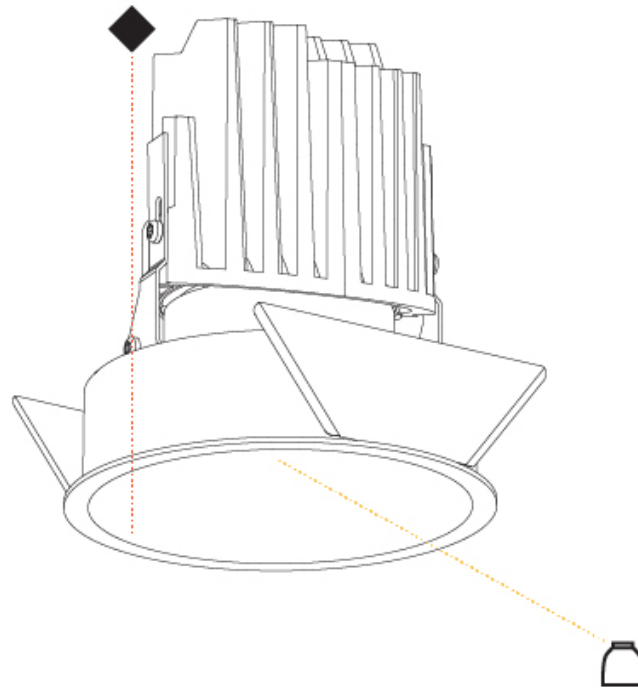

BIONIQ ROUND DEEP RECESSED

A35281-

PROJECT

TYPE

SPECIFIER

QUANTITY

DATE